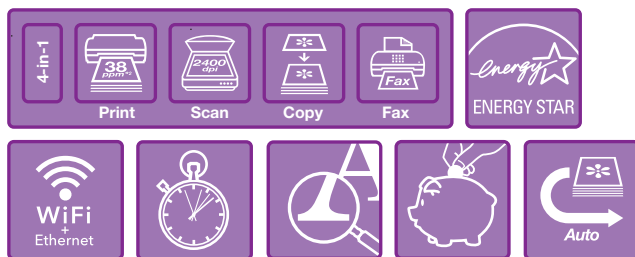

EPSON STYLUS OFFICE BX600FW

EPSON STYLUS OFFICE BX600FW

High productivity business All-in-One with fax. Experience the enhanced versatility of built-in Wi-Fi and Ethernet.

This is the perfect high-speed 4-in-1 for networked business printing, scanning, copying and faxing. Connect and share with or without cables and print laser-like text and colour documents, for results that resist water, fading, smudging and highlighter pens.

It's fast, versatile, compact and stylish so fits easily into any office. Very low power consumption and high yield Epson DURABrite™ Ultra individual inks, save your business money.

- High productivity All-in-One
- More power efficient than a laser printer
- Compact and stylish design
- Business quality printing at up to 27ppm in black and 19ppm in colour
- LCD viewer and easy to use controls
- Built-in Wi-Fi and Ethernet
- Individual inks mean you only replace the colour you use
- XL black ink prints up to 4 times more*2
- Low cost per page comparable to a laser printer*2