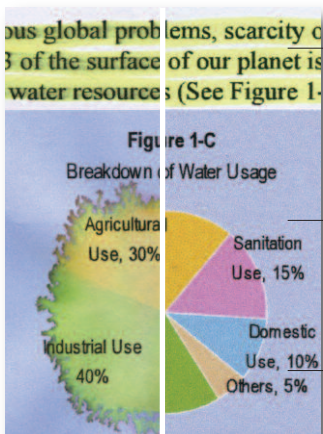

EPSON DURABRITE™ ULTRA INK

Whatever you print, Epson DURABrite™ Ultra Ink is guaranteed to produce professional results every time. Designed to work seamlessly with our Epson Stylus Office printers, it uses an exclusive technology where the pigment particles are encapsulated in resin. This delivers laser-like text and brilliant colours and enables you to print double-sided without bleed-through.

And unlike competitors' inks, Epson DURABrite™ Ultra Ink is instant-drying and long-lasting, meaning your prints are resistant to fading, water, smudging and highlighter pens.

Documents are resistant to fading, smudging and even highlighter pens

Ink is locked to the paper to give you prints that are ready to use instantly

A unique resin coating protects the ink droplet from moisture

Non-Epson Ink

Epson DURABrite™ Ultra Ink